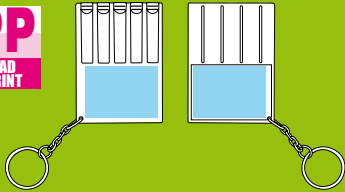

LL2344s 5 Piece Screwdriver Set with Keychain Fitting (STOCK)

Screwdriver set with nickel plated split ring and chain. Tools feature 2 x phillips head and 3 x flat screwdriver blades. Ideal for repairing eye/sunglasses, small electronic devices.

Colours: Silver, White. Coloured Screwdrivers.

Item Size: 50mmL x 70mmH x 6mmD.

Print Area: Front and Back – 42mmL x 30mmH.

PP
PAD PRINT

Other Options

LL1405s Duo
Screwdriver

LL1828s Multi Handle
Screwdriver Set